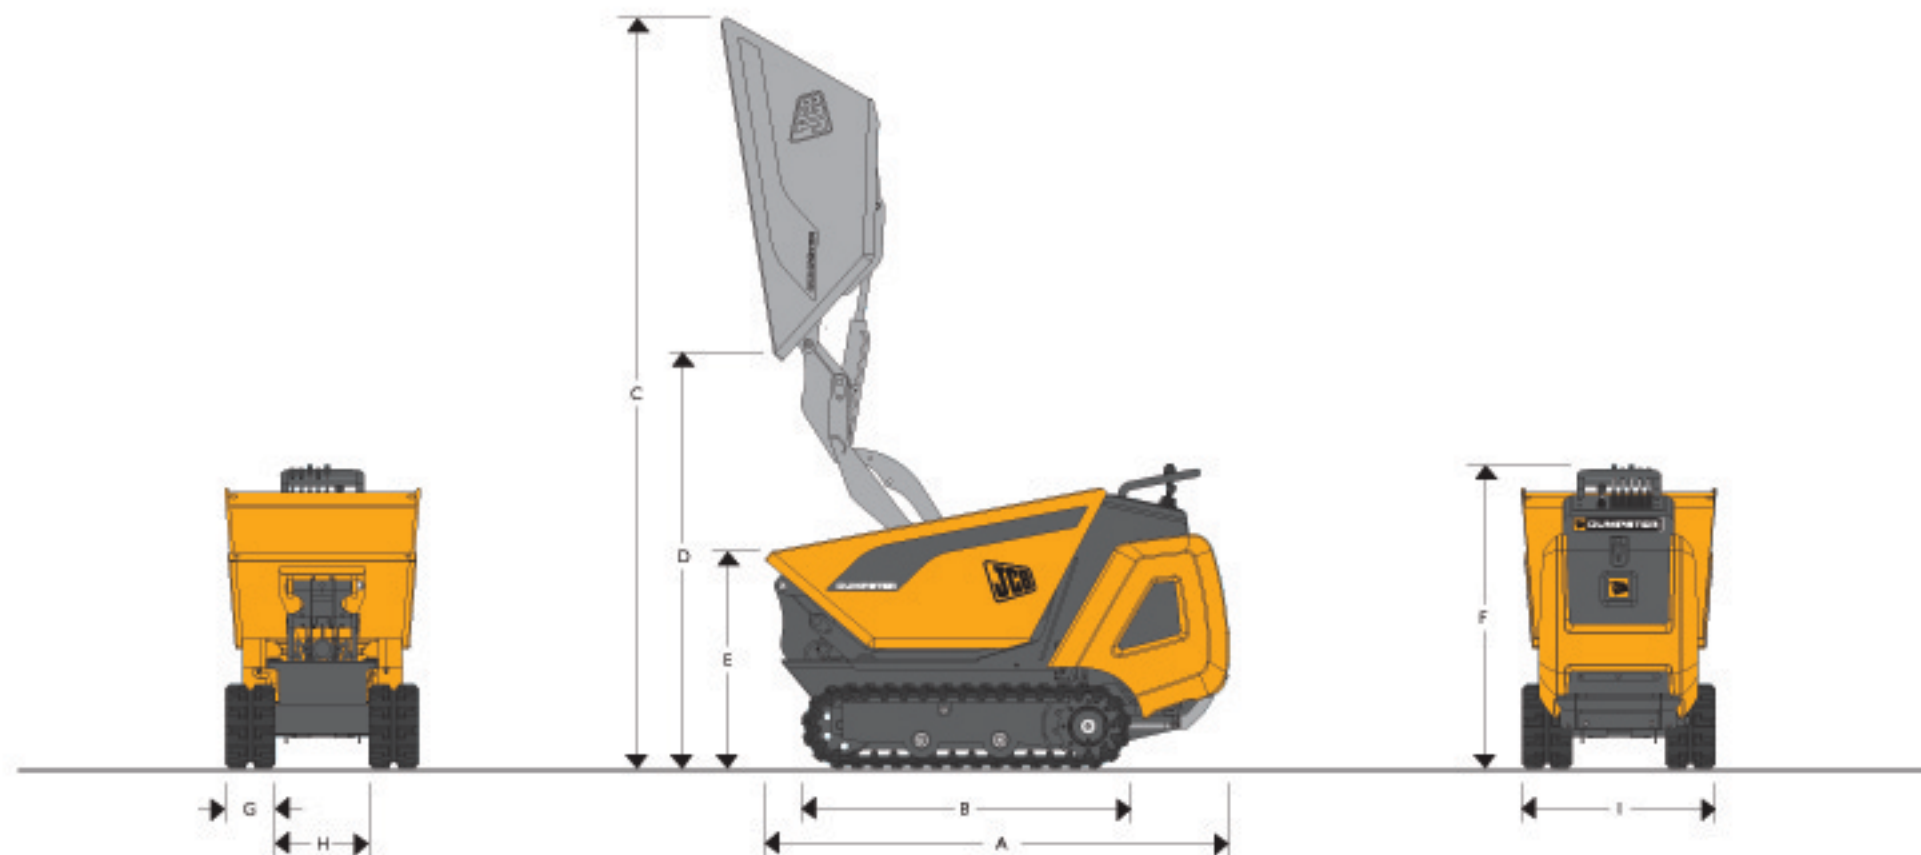

JCB GROUND CARE DUMPSTER | HTD5

MAX. ENGINE POWER:	4.4kW (5.9hp)
MAX. CARRYING CAPACITY:	500kg (1102lb)
MAX. SPEED:	4kph (2.5mph)

STATIC DIMENSIONS

Machine model	HTD5
	mm (ft-in)
A Machine length (operating position)	1700 (5-6)
B Undercarriage length	850 (2-9)
C Maximum height (tipping position)	2720 (9-0)
D Skip ground clearance (tipping position)	1450 (4-9)
E Skip height (transport position)	800 (2-7)

Machine model	HTD5
	mm (ft-in)
F Overall height (transport position)	1100 (3-7)
G Track width	180 (0-7)
H Inside track width	330 (1-0)
I Maximum machine width	690 (2-3)